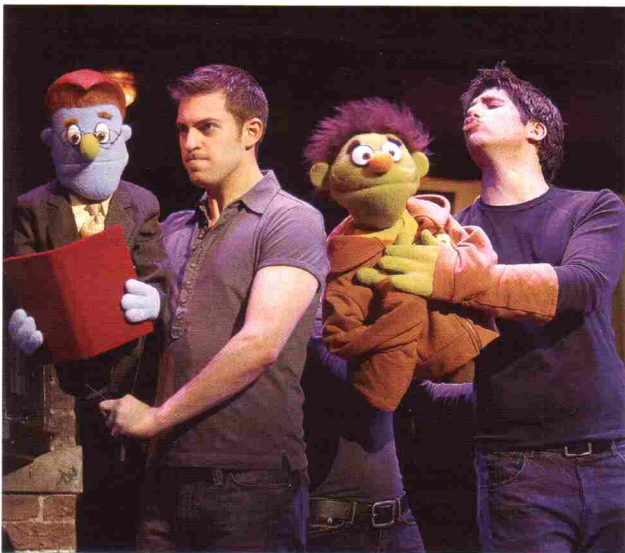

New York's *Avenue Q* has taken the West End by storm, but it's not as family-friendly as the Muppets, says Camilla Chafer

This combination of Muppets and human actors had a small beginning in New York's tiny Vineyard Theatre before transferring to the Golden Theatre, where they wowed Broadway audiences. Now showing in the West End, this show has gone from strength to strength.

In a less than salubrious New York street, Princeton – a bright-eyed preppie Muppet – has recently graduated and is wondering what on earth he can actually do with his degree. Filled with promise and hope for what the big city may bring, Princeton soon finds out life is not so great, especially with friends and neighbours including dreadful therapist Christmas Eve, recluse Trekkie Monster and Lucy.

If you are easily offended this may not be for you, but many will lap up the rude, lewd and naughty comedy which is easily melded with poignant moments about growing up in the big, bad world and transferred to songs such as *Everyone's a Little Bit Racist* and *There is Life Outside your Apartment*.

With themes including homelessness, unemployment, sexuality and internet porn, it's not quite the wholesome Sesame Street of your youth – and certainly not a show for younger offspring unless you want some difficult questions. No, *Avenue Q* is a whole lot funnier!

Avenue Q is showing at the Noel Coward Theatre, St Martin's Lane.
www.avenueqthemusical.co.uk

THEATRE MUSICALS/PLAYS/SHOWS

A MODEL GIRL

Greenwich Theatre, Crooms Hill, SE10 8ES.

📍 **DLR Greenwich**

T: 020 8858 2424.

www.greenwichtheatre.org.uk

Christine Keeler and the Profumo Affair, the story of spies in the 1960s, is visited in this new musical. While romancing a British minister, Keeler was also involved with a Russian spy. Passion and scandal reverberate in a dramatisation of the reported and unreported events.

AMY'S VIEW

Garrick Theatre, Charing Cross Road, WC2H 0HH.

📍 **Leicester Square**

T: 0870 890 1104.

www.garrick-theatre.co.uk

Set in the late 1970s, actress Esme Allen is happily earning a living on the stage, but a visit from her daughter and new boyfriend sets events in motion that can't be resolved until 16 years later. Felicity Kendal leads a brilliant cast.

ANTHONY AND CLEOPATRA

(until 17 February)

THE TEMPEST

(from 22 February)

Novello, Aldwych, WC2B 4LD.

📍 **Charing Cross**

T: 0870 950 0940.

www.delfontmackintosh.co.uk/theatres/novello

Two Shakespeare plays see Patrick Stewart star as Anthony during the tumultuous love affair and political struggle with Cleopatra in *Anthony and Cleopatra* before taking up the mantle of Prospero in *The Tempest* in a tale of revenge turned forgiveness.

AS YOU LIKE IT

Wyndham's Theatre, Charing Cross Road, WC2H 0DA.

📍 **Leicester Square**

T: 0870 950 0925.

www.theambassadors.com/wyndhams

A top cast brings to life this Shakespearean play. Rosalind and Celia, played by Helen McCrory and Sienna Miller, flee to the forest to discover love and escape what they fear. In usual comedic form, one is disguised as a boy who falls for a man.