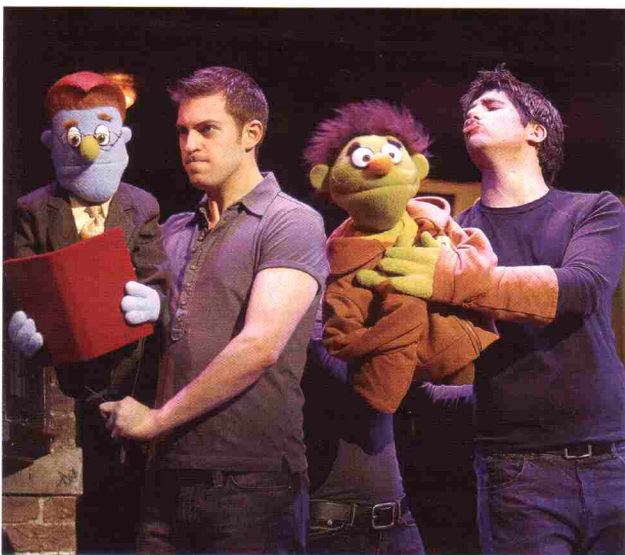

New York's *Avenue Q* has taken the West End by storm, but it's not as family-friendly as the Muppets, says Camilla Chafer

This combination of Muppets and human actors had a small beginning in New York's tiny Vineyard Theatre before transferring to the Golden Theatre, where they wowed Broadway audiences. Now showing in the West End, this show has gone from strength to strength.

In a less than salubrious New York street, Princeton – a bright-eyed preppie Muppet – has recently graduated and is wondering what on earth he can actually do with his degree. Filled with promise and hope for what the big city may bring, Princeton soon finds out life is not so great, especially with friends and neighbours including dreadful therapist Christmas Eve, recluse Trekkie Monster and Lucy.

If you are easily offended this may not be for you, but many will lap up the rude, lewd and naughty comedy which is easily melded with poignant moments about growing up in the big, bad world and transferred to songs such as *Everyone's a Little Bit Racist* and *There is Life Outside your Apartment*.

With themes including homelessness, unemployment, sexuality and internet porn, it's not quite the wholesome Sesame Street of your youth – and certainly not a show for younger offspring unless you want some difficult questions. No, *Avenue Q* is a whole lot funnier!

Avenue Q is showing at the Noel Coward Theatre, St Martin's Lane.
www.avenueqthemusical.co.uk

THEATRE MUSICALS/PLAYS/SHOWS

A MODEL GIRL

Greenwich Theatre, Crooms Hill, SE10 8ES.

📍 **DLR Greenwich**

T: 020 8858 2424.

www.greenwichtheatre.org.uk

Christine Keeler and the Profumo Affair, the story of spies in the 1960s, is visited in this new musical. While romancing a British minister, Keeler was also involved with a Russian spy. Passion and scandal reverberate in a dramatisation of the reported and unreported events.

AMY'S VIEW

Garrick Theatre, Charing Cross Road, WC2H 0HH.

📍 **Leicester Square**

T: 0870 890 1104.

www.garrick-theatre.co.uk

Set in the late 1970s, actress Esme Allen is happily earning a living on the stage, but a visit from her daughter and new boyfriend sets events in motion that can't be resolved until 16 years later. Felicity Kendal leads a brilliant cast.

ANTHONY AND CLEOPATRA

(until 17 February)

THE TEMPEST

(from 22 February)

Novello, Aldwych, WC2B 4LD.

📍 **Charing Cross**

T: 0870 950 0940.

www.delfontmackintosh.co.uk/theatres/novello

Two Shakespeare plays see Patrick Stewart star as Anthony during the tumultuous love affair and political struggle with Cleopatra in *Anthony and Cleopatra* before taking up the mantle of Prospero in *The Tempest* in a tale of revenge turned forgiveness.

AS YOU LIKE IT

Wyndham's Theatre, Charing Cross Road, WC2H 0DA.

📍 **Leicester Square**

T: 0870 950 0925.

www.theambassadors.com/wyndhams

A top cast brings to life this Shakespearean play. Rosalind and Celia, played by Helen McCrory and Sienna Miller, flee to the forest to discover love and escape what they fear. In usual comedic form, one is disguised as a boy who falls for a man.